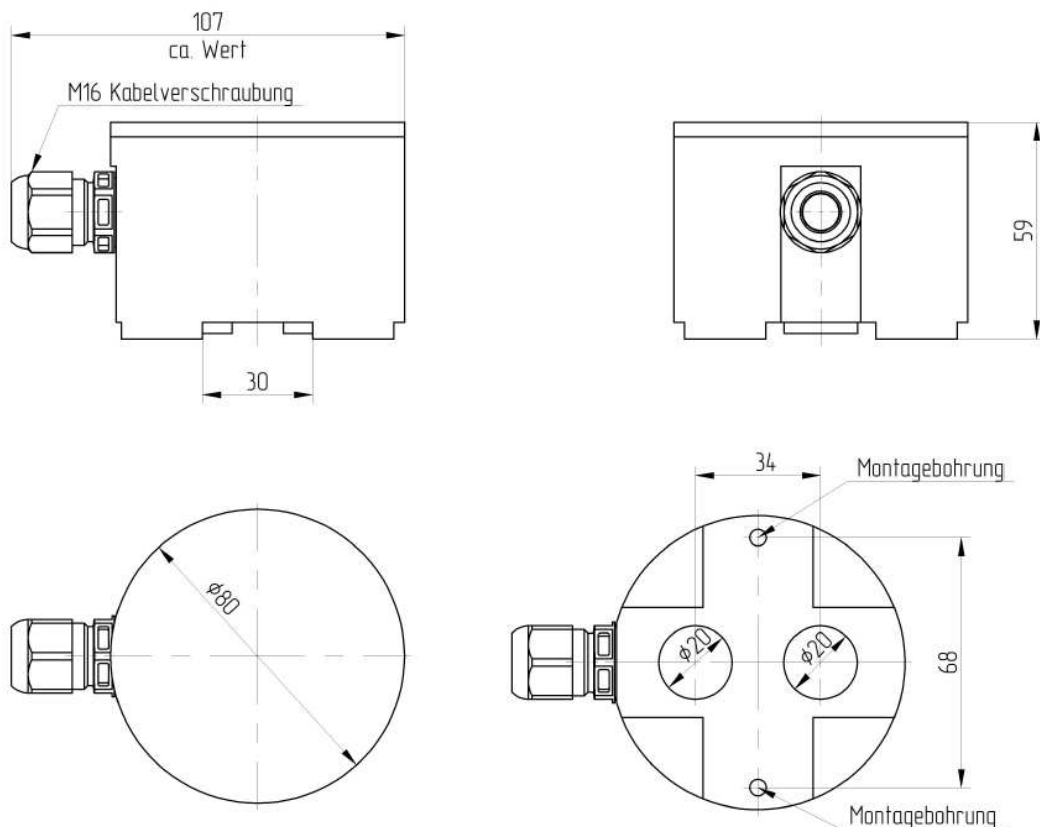

technical specifications

- connection head made of POM - Polyoxymethylen
- cable gland : PA – Polyamid or connector
- material elektrodes of stainless steel 1.4571
- sensitivity: <math>< 20\text{ K}\Omega</math> (at NA 2-Modul)
- process pressure: depressurized
- protection class IP68 DIN EN 60529, IP69k fully potted finish (-V)
- process temperature $-20^{\circ}\text{C} \dots +70^{\circ}\text{C}$

technical drawing

level measurement

order-code: NST 260...

order example: NST 260-KR2-A2-B2-NA2-1-ST

connection heads

-KR2 plastic housing round (POM)

rod length 1-rod

-A2 2 mm rod length of V4A

rod length 2-rod

-B2 2 mm rod length rod V4A

electrical connection

-1 screw joint
 -2 connection M12

version of electronics

-0 with screw terminal connection, passive design
 -NA2 with level evaluate modul type NA2